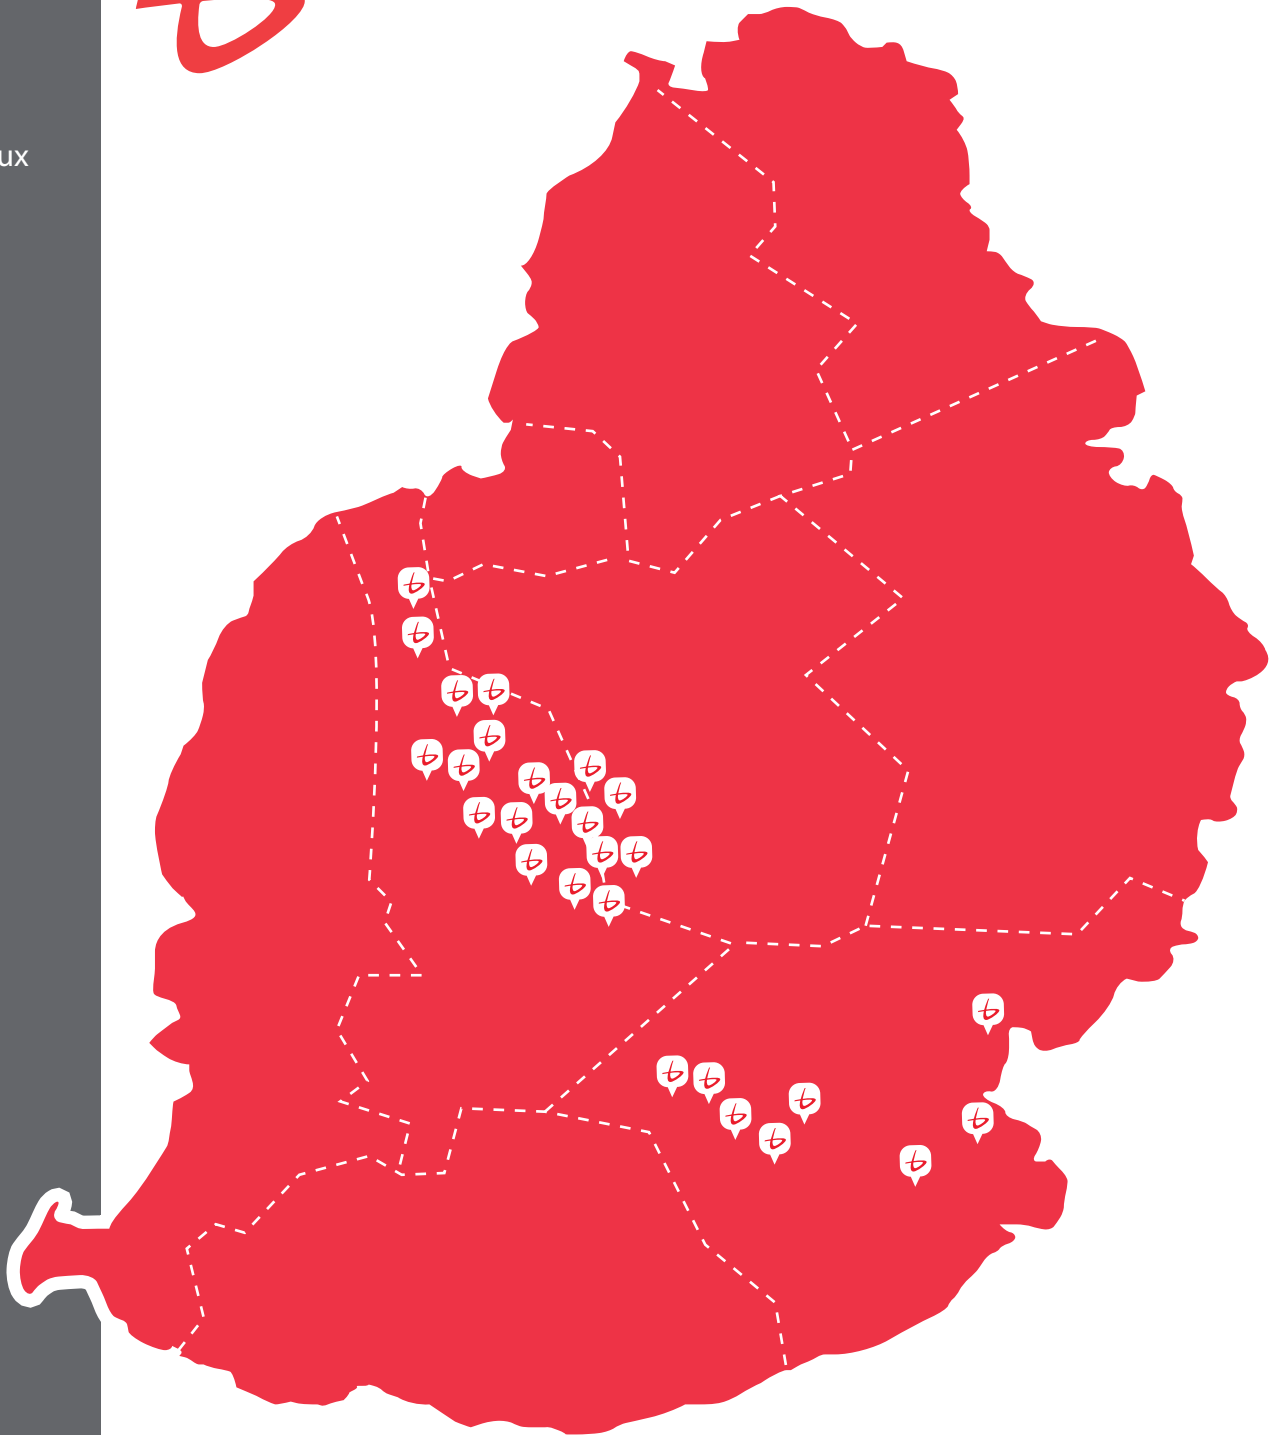

Bananes
Beau Bassin
Belle-Rose
Castel
Camp Fouquereaux
Chebel
Cluny
Curepipe
Eau Coulee
Ebene
Floreale
Forest Side
Highlands
Hermitage
La Rosa
Mare d'Albert
Mesnil
Midlands
Mont Fertile
New Grove
Nouvelle France
Plaisance
Phoenix
Palma
Plaine Magnien
Petit camp
Pinewood
Quatre Bornes
Rose-Hill
Rose Belle
Union Park
Vacoas

BHARAT TELECOM

www.btl.mu

OFFICE ADDRESS: 6th floor, 57 Ebene Mews, Cyber City, Ebene, Mauritius

HELPDESK : 89 49 | EMAIL : crm@btl.mu